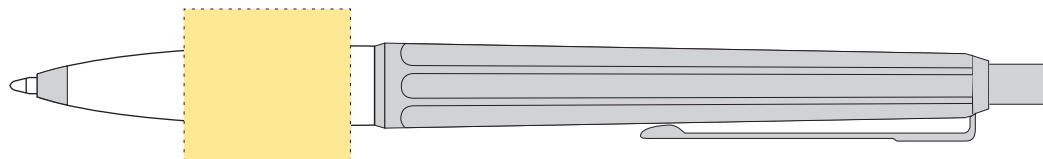

EPOCA CHROME

Kulspetspenna & Stiftpenna
Ballpoint pen & Mechanical Pencil

STANDARD

Certifierad
SVENSKT ARKIV

Medium

Bläckfärg: **BLÅ**

Ink colour: **BLUE**

Screentryck/Silkscreen

- **Tryckyta** - Imprintarea:
  22 mm x 20 mm
- **Tryckfärger** - Imprintcolours
  4 pms-färger / 4 pms colours

Kulpena/Ballpen

Pencil

Ungefärlig PMS-färg
Approximate PMS-colour

Färgbenämning
Colour name

	Vit / White
	Svart / Black
187	Röd / Red
2925 / 3005	Blå / Blue
2767	Mörkblå / Darkblue
195	Vinröd / Burgundy
355	Grön / Green
012	Gul / Yellow
310	Turkos / Turquoise
218	Rosa / Pink
382	Neongrön / Neon-green
1505	Orange
679 C	Ljung / Vintage-pink
5497 C	Olivgrön / Olive-green
629 C	Mintgrön / Mint-green
581 C	Khakigrön / Khakigreen
178 C	Korallröd / Corallred
	Lavendel / Lavender
	Laxrosa / Salmon pink