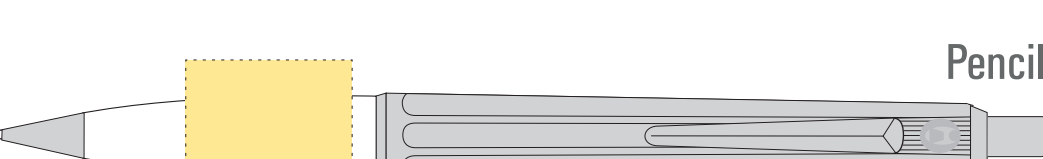

EPOCA CHROME

Kulspetspenna & Stiftpenna
Ballpoint pen & Mechanical Pencil

STANDARD

Certifierad
SVENSKT ARKIV

Medium

Bläckfärg: **BLÅ**

Ink colour: **BLUE**

Screentryck/Silkscreen

- **Tryckyta** - Imprintarea:
  22 mm x 20 mm
- **Tryckfärger** - Imprintcolours
  4 pms-färger / 4 pms colours

Kulpena/Ballpen

Pencil

Ungefärlig PMS-färg
Approximate PMS-colour

Färgbenämning
Colour name

	Vit / White
	Svart / Black
187	Röd / Red
2925 / 3005	Blå / Blue
2767	Mörkblå / Darkblue
195	Vinröd / Burgundy
355	Grön / Green
012	Gul / Yellow
310	Turkos / Turquoise
218	Rosa / Pink
382	Neongrön / Neon-green
1505	Orange
679 C	Ljung / Vintage-pink
5497 C	Olivgrön / Olive-green
629 C	Mintgrön / Mint-green
581 C	Khakigrön / Khakigreen
178 C	Korallröd / Corallred
	Lavendel / Lavender
	Laxrosa / Salmon pink