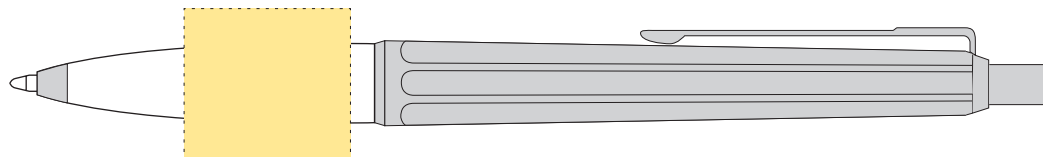

EPOCA CHROME

Kulspetspenna & Stiftpenna
Ballpoint pen & Mechanical Pencil

STANDARD

Certifierad
SVENSKT ARKIV

Medium

Bläckfärg: **BLÅ**

Ink colour: **BLUE**

Screentryck/Silkscreen

- **Tryckyta** - Imprintarea:
  22 mm x 20 mm
- **Tryckfärger** - Imprintcolours
  4 pms-färger / 4 pms colours

Kulpena/Ballpen

Pencil

Ungefärlig PMS-färg
Approximate PMS-colour

Färgbenämning
Colour name

	Vit / White
	Svart / Black
187	Röd / Red
2925 / 3005	Blå / Blue
2767	Mörkblå / Darkblue
195	Vinröd / Burgundy
355	Grön / Green
012	Gul / Yellow
310	Turkos / Turquoise
218	Rosa / Pink
382	Neongrön / Neon-green
1505	Orange
679 C	Ljung / Vintage-pink
5497 C	Olivgrön / Olive-green
629 C	Mintgrön / Mint-green
581 C	Khakigrön / Khakigreen
178 C	Korallröd / Corallred
	Lavendel / Lavender
	Laxrosa / Salmon pink