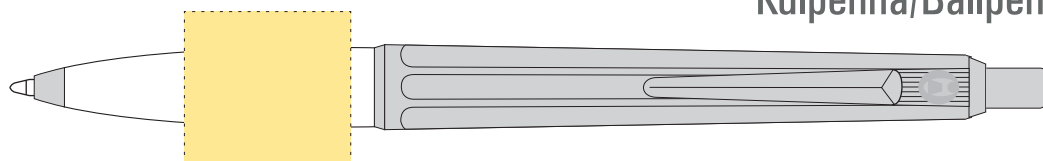

EPOCA CHROME

Kulspetspenna & Stiftpenna
Ballpoint pen & Mechanical Pencil

STANDARD

Certifierad
SVENSKT ARKIV

Medium

Bläckfärg: **BLÅ**

Ink colour: **BLUE**

Screentryck/Silkscreen

- **Tryckyta** - Imprintarea:
  22 mm x 20 mm
- **Tryckfärger** - Imprintcolours
  4 pms-färger / 4 pms colours

Kulpena/Ballpen

Pencil

Ungefärlig PMS-färg
Approximate PMS-colour

Färgbenämning
Colour name

	Vit / White
	Svart / Black
187	Röd / Red
2925 / 3005	Blå / Blue
2767	Mörkblå / Darkblue
195	Vinröd / Burgundy
355	Grön / Green
012	Gul / Yellow
310	Turkos / Turquoise
218	Rosa / Pink
382	Neongrön / Neon-green
1505	Orange
679 C	Ljung / Vintage-pink
5497 C	Olivgrön / Olive-green
629 C	Mintgrön / Mint-green
581 C	Khakigrön / Khakigreen
178 C	Korallröd / Corallred
	Lavendel / Lavender
	Laxrosa / Salmon pink